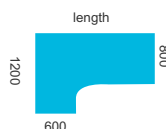

1600

1000/800

7200

803425

184

Standard Radials

800 to 600mm ends

R16TPCM/6 LH